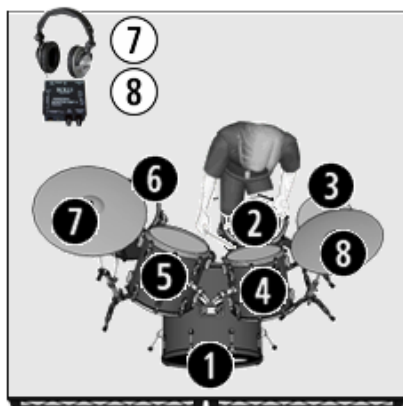

JULIA BOSCO TOUR 2016 - DANCE COM SEU INIMIGO

WIRELESS

20

6

1

2

WIRELESS

22

17.Keybord 1	Short	SM 57	18.Keybord 2	DI	BSS/DBX
19.Keybord 3	DI	BSS/DBX	20.E.Guitar	Short	E609
21.Vox Joao	Long	SM 57	22.Vox Julia	Long	SM 58
23.Spare	Long	SM 58	24.Delay F.O.H	DI	BSS/DBX

Monitors	1/2: InEar Julia
	3/4: Spot Julia
	5: Spot Keyboard
	6: Spot Guitar
	7/8: Headphone Drum
	Mix LR: Side Fill